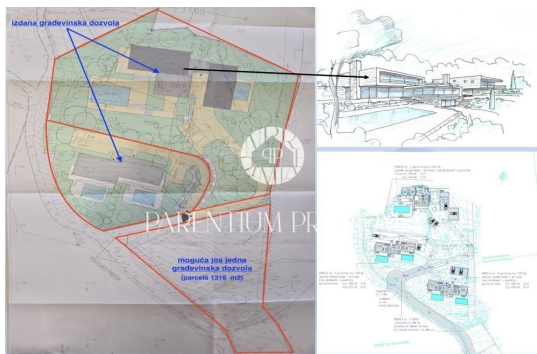

<b>Code :</b>	02076
<b>Location :</b>	Opatija
<b>Building size :</b>	0 m2
<b>Lot size :</b>	5010 m2
<b>Distance from center :</b>	6000 m
<b>Distance from sea :</b>	6000 m
<b>Seaview :</b>	Yes

**Price :** 1.290.000 €

Opatija

Interesting building plot for sale with panoramic views of the Kvarner Bay.

Specifications:

Plot with building permit 5,010 m2

- Building permit for 4 buildings, possible to obtain building permit for 2 more buildings
- Paid utility contribution
- Utility infrastructure next to the plot
- Registration of the start of construction
- Panoramic view of the sea