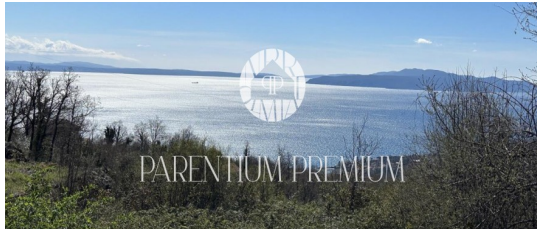

PARENTIUM PREMIUM
Real Estate

PARENTIUM PREMIUM REAL ESTATE
Vukovarska 19, 52440 Poreč
mail: office@parentium-realestate.com
web: www.parentium-realestate.com
info: +385 99 21 46 917 | +385 98 99 46 041

Code :	02076
Location :	Opatija
Building size :	0 m2
Lot size :	5010 m2
Distance from center :	6000 m
Distance from sea :	6000 m
Seaview :	Yes

Price : 1.290.000 €

Opatija

Interesting building plot for sale with panoramic views of the Kvarner Bay.

Specifications:

Plot with building permit 5,010 m2

- Building permit for 4 buildings, possible to obtain building permit for 2 more buildings
- Paid utility contribution
- Utility infrastructure next to the plot
- Registration of the start of construction
- Panoramic view of the sea