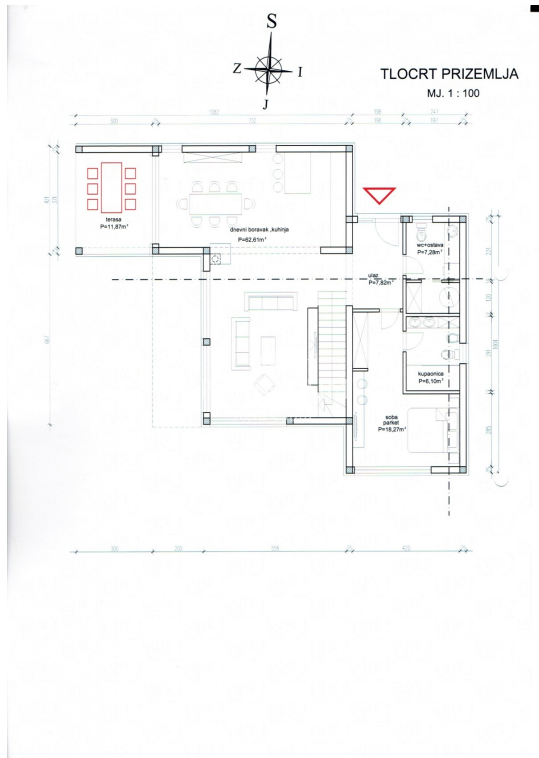

PARENTIUM PREMIUM
Real Estate

PARENTIUM REAL ESTATE

Vukovarska 19, 52440 Poreč

mail: office@parentium-realestate.com

web: www.parentium-realestate.com

info: +385 99 21 46 917 | +385 98 99 46 041

| | |
|-------------------------------|--------------------|
| Code : | 00748 |
| Location : | Poreč |
| Building size : | 0 m ² |
| Lot size : | 565 m ² |
| Distance from center : | 4000 m |
| Distance from sea : | 3500 m |