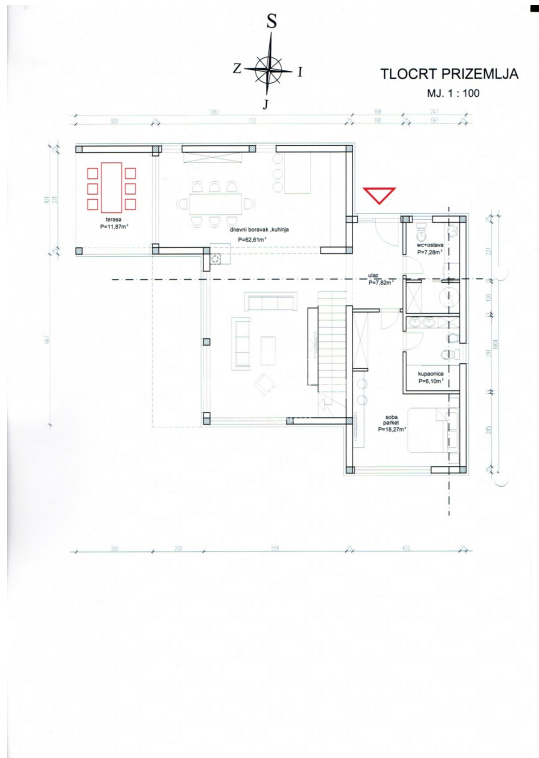

PARENTIUM PREMIUM
Real Estate

PARENTIUM REAL ESTATE

Vukovarska 19, 52440 Poreč

mail: office@parentium-realestate.com

web: www.parentium-realestate.com

info: +385 99 21 46 917 | +385 98 99 46 041

Code :	00748
Location :	Poreč
Building size :	0 m ²
Lot size :	565 m ²
Distance from center :	4000 m
Distance from sea :	3500 m