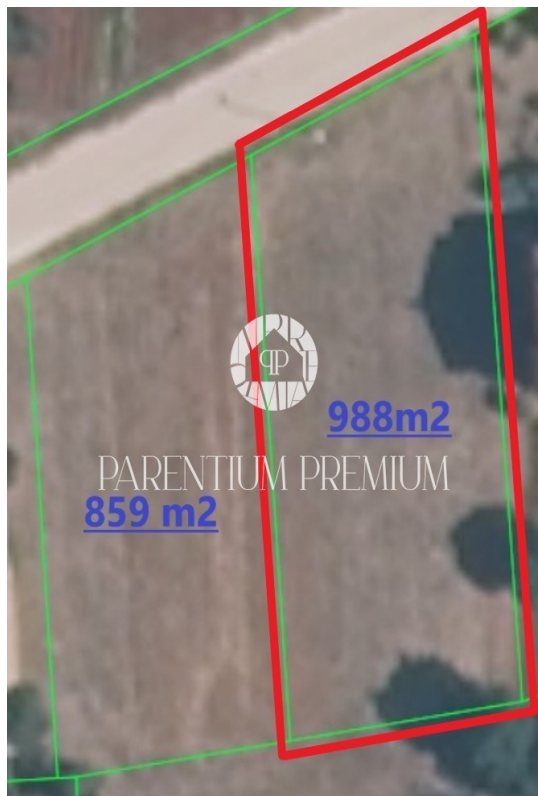

**info: +385 99 21 46 917 | +385 98 99 46 041**

<b>Code :</b>	02154
<b>Location :</b>	Poreč
<b>Building size :</b>	0 m <sup>2</sup>
<b>Lot size :</b>	988 m <sup>2</sup>
<b>Distance from center :</b>	10000 m
<b>Distance from sea :</b>	10000 m

**Price :** 149.000 €

Istria, Poreč surroundings – Building plot of regular shape

For sale: a building plot of regular shape with a total area of 988 m<sup>2</sup>, located in a quiet settlement just 10 km from the centre of Poreč and from the nearest beaches and the sea.

Thanks to its regular shape, the plot offers excellent opportunities for planning and construction.

Infrastructure (electricity, water, sewage and telephone network) is located in the immediate vicinity of the plot.

In addition to this plot, there is also the possibility to purchase another plot with a surface of 859 m<sup>2</sup>, also located nearby.

An opportunity for solving the housing issue or as an investment.