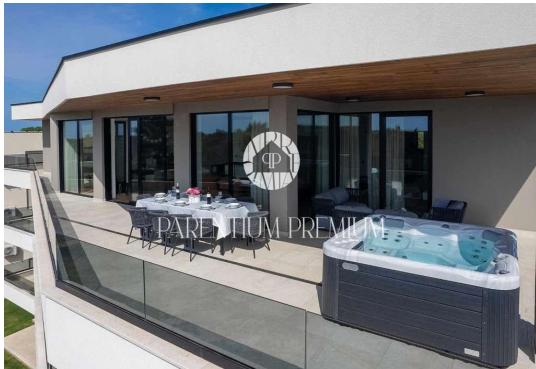

PARENTIUM PREMIUM
Real Estate

PARENTIUM REAL ESTATE

Vukovarska 19, 52440 Poreč

mail: office@parentium-realestate.com

web: www.parentium-realestate.com

info: +385 99 21 46 917 | +385 98 99 46 041

Code :	02134
Location :	Poreč
Building size :	155 m²
Lot size :	0 m²
Distance from center :	600 m
Distance from sea :	600 m
Floor :	3
Number of rooms :	4
Number of bedrooms :	3
Number of bathrooms :	3
Parking :	Yes
Basement :	Yes
Underfloor heating :	Yes
Air conditioning heating :	Yes
Heating by fireplace :	Yes
Year of construction :	2024
Energy efficiency :	A+

Price : 1.500.000 €

Penthouse with Sea View, Jacuzzi, Sauna and Elevator - 600 m from the Sea and Town Centre

For sale: a luxurious penthouse located in a quiet area, just 600 metres from the sea and the town centre. This elegant property offers 155 m² of interior space and a spacious 150 m² private terrace with a jacuzzi and panoramic sea views - the perfect combination of comfort, privacy, and Mediterranean lifestyle.