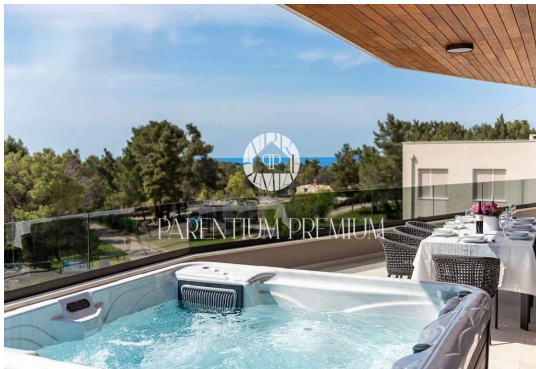

PARENTIUM PREMIUM
Real Estate

PARENTIUM REAL ESTATE

Vukovarska 19, 52440 Poreč

mail: office@parentium-realestate.com

web: www.parentium-realestate.com

info: +385 99 21 46 917 | +385 98 99 46 041

Code :	02134
Location :	Poreč
Building size :	155 m²
Lot size :	0 m²
Distance from center :	600 m
Distance from sea :	600 m
Floor :	3
Number of rooms :	4
Number of bedrooms :	3
Number of bathrooms :	3
Parking :	Yes
Basement :	Yes
Underfloor heating :	Yes
Air conditioning heating :	Yes
Heating by fireplace :	Yes
Year of construction :	2024
Energy efficiency :	A+

Price : 1.500.000 €

Penthouse with Sea View, Jacuzzi, Sauna and Elevator - 600 m from the Sea and Town Centre

For sale: a luxurious penthouse located in a quiet area, just 600 metres from the sea and the town centre. This elegant property offers 155 m² of interior space and a spacious 150 m² private terrace with a jacuzzi and panoramic sea views - the perfect combination of comfort, privacy, and Mediterranean lifestyle.