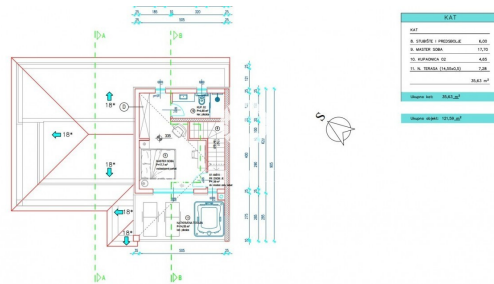

PARENTIUM PREMIUM
Real Estate

PARENTIUM REAL ESTATE
Vukovarska 19, 52440 Poreč
mail: office@parentium-realestate.com
web: www.parentium-realestate.com
info: +385 99 21 46 917 | +385 98 99 46 041

Code :	02061
Location :	Poreč
Building size :	0 m²
Lot size :	974 m²
Distance from center :	8000 m
Distance from sea :	8000 m

Price : 159.000 €

Istria, Poreč area

A building plot of 974m² is for sale with a conceptual project for a semi-detached building, of regular shape, in a quiet place near Poreč. Electricity, water, sewage and optics are located on the road next to the land.

A great opportunity to build your new home or as an investment.