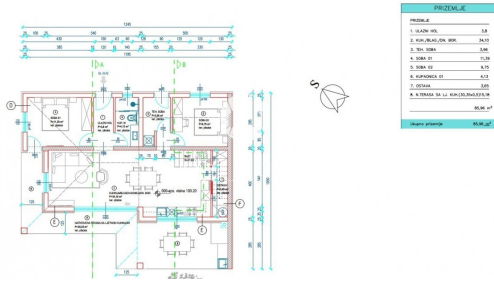

PARENTIUM PREMIUM
Real Estate

PARENTIUM REAL ESTATE
Vukovarska 19, 52440 Poreč
mail: office@parentium-realestate.com
web: www.parentium-realestate.com
info: +385 99 21 46 917 | +385 98 99 46 041

Code :	02061
Location :	Poreč
Building size :	0 m²
Lot size :	974 m²
Distance from center :	8000 m
Distance from sea :	8000 m

Price : 159.000 €

Istria, Poreč area

A building plot of 974m² is for sale with a conceptual project for a semi-detached building, of regular shape, in a quiet place near Poreč. Electricity, water, sewage and optics are located on the road next to the land.

A great opportunity to build your new home or as an investment.