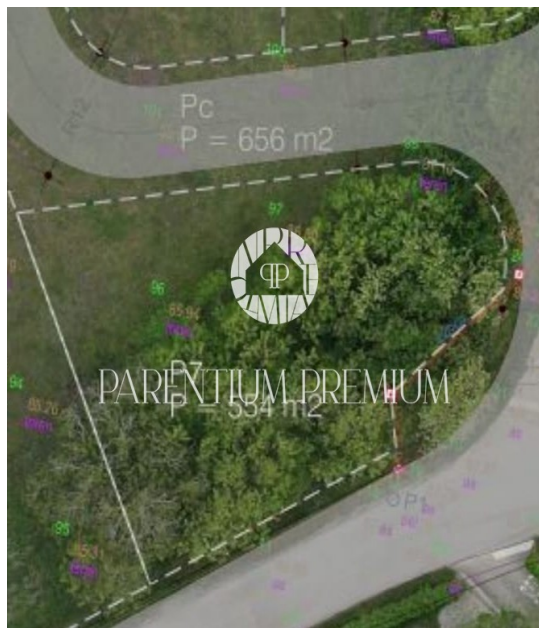

PARENTIUM PREMIUM
Real Estate

PARENTIUM REAL ESTATE

Vukovarska 19, 52440 Poreč

mail: office@parentium-realestate.com

web: www.parentium-realestate.com

info: +385 99 21 46 917 | +385 98 99 46 041

Code :	01950
Location :	Poreč
Building size :	0 m ²
Lot size :	554 m ²
Distance from center :	7000 m
Distance from sea :	7000 m