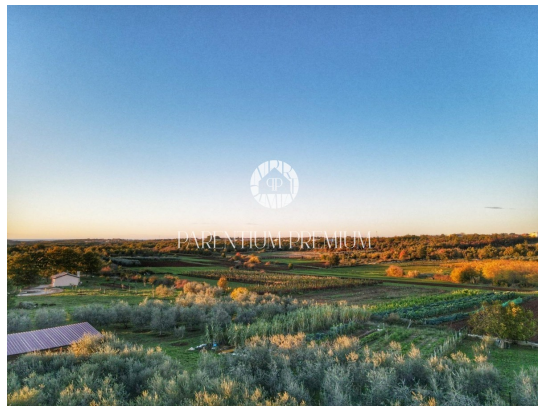

PARENTIUM PREMIUM
Real Estate

PARENTIUM REAL ESTATE

Vukovarska 19, 52440 Poreč

mail: office@parentium-realestate.com

web: www.parentium-realestate.com

info: +385 99 21 46 917 | +385 98 99 46 041

Code :	01803
Location :	Poreč
Building size :	0 m2
Lot size :	3500 m2
Distance from center :	7000 m
Distance from sea :	7000 m
Seaview :	Yes

Price : 180 €

Exclusive only with us. Rarity, opportunity for investors

Building land on the edge of the Gađevina area with an open view of the sea and nature. Surface area approx. 3500 m2, regular shape, road being repaired, electricity and water nearby.

180e/m2