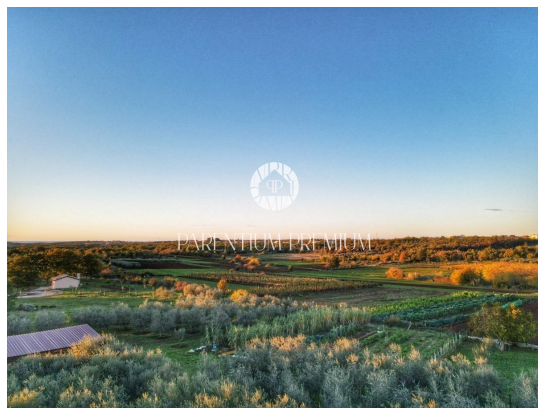

PARENTIUM PREMIUM
Real Estate

PARENTIUM REAL ESTATE

Vukovarska 19, 52440 Poreč

mail: office@parentium-realestate.com

web: www.parentium-realestate.com

info: +385 99 21 46 917 | +385 98 99 46 041

Code :	01803
Location :	Poreč
Building size :	0 m²
Lot size :	3500 m²
Distance from center :	7000 m
Distance from sea :	7000 m
Seaview :	Yes

Price : 180 €

Exclusive only with us. Rarity, opportunity for investors

Building land on the edge of the Gađevina area with an open view of the sea and nature. Surface area approx. 3500 m², regular shape, road being repaired, electricity and water nearby.

180e/m²