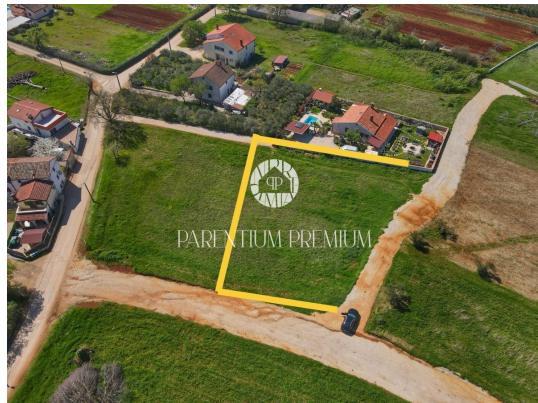

PARENTIUM PREMIUM
Real Estate

PARENTIUM REAL ESTATE

Vukovarska 19, 52440 Poreč

mail: office@parentium-realestate.com

web: www.parentium-realestate.com

info: +385 99 21 46 917 | +385 98 99 46 041

| | |
|-------------------------------|---------------------|
| Code : | 01750 |
| Location : | Poreč |
| Building size : | 0 m ² |
| Lot size : | 1473 m ² |
| Distance from center : | 400 m |
| Distance from sea : | 7000 m |
| Seaview : | Yes |