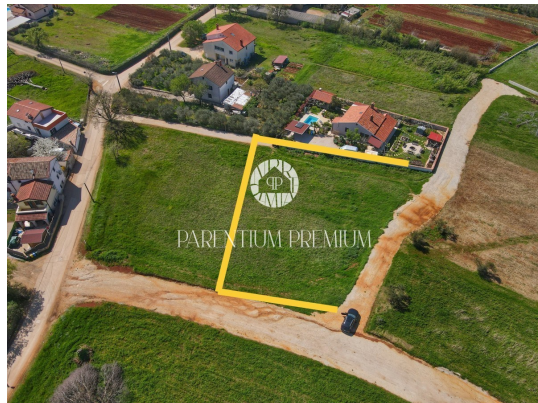

PARENTIUM PREMIUM
Real Estate

PARENTIUM REAL ESTATE

Vukovarska 19, 52440 Poreč

mail: office@parentium-realestate.com

web: www.parentium-realestate.com

info: +385 99 21 46 917 | +385 98 99 46 041

Code :	01750
Location :	Poreč
Building size :	0 m ²
Lot size :	1473 m ²
Distance from center :	400 m
Distance from sea :	7000 m
Seaview :	Yes