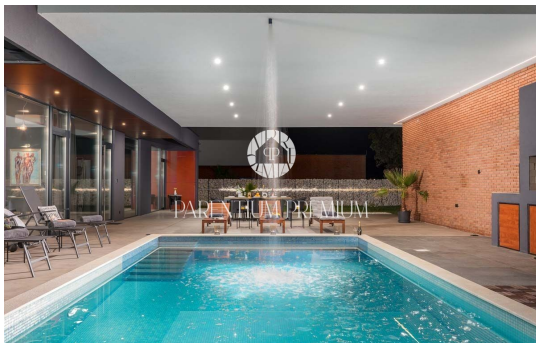

PARENTIUM PREMIUM
Real Estate

PARENTIUM REAL ESTATE

Vukovarska 19, 52440 Poreč

mail: office@parentium-realestate.com

web: www.parentium-realestate.com

info: +385 99 21 46 917 | +385 98 99 46 041

Code :	01678
Location :	Ližnjan
Building size :	403.57 m²
Lot size :	1113 m²
Distance from center :	0 m
Distance from sea :	500 m
Number of floors :	1
Number of rooms :	5
Number of bedrooms :	4
Number of bathrooms :	4
Number of toilets :	1
Seaview :	Yes
Swimming pool :	Yes
Parking :	Yes
Basement :	Yes
Air conditioning heating :	Yes
Central heating :	Yes
Year of construction :	2021
Energy efficiency :	Not specified

Price : 1.377.000 €

Welcome to a beautiful villa completed in mid-2021, whose incredible architectural elegance cannot go unnoticed. As soon as you enter, you will be greeted by an imposing interior entrance lobby with a height of 7.5 meters, creating the impression of a real stage for your stay.

The ground floor of the villa offers a spacious open space that includes a kitchen, a dining room, a living room, a bedroom with its own bathroom and an additional toilet. This ground floor is specially adapted for people with disabilities, since there are no stairs, providing them with ease of movement.

Upstairs there are three modernly decorated bedrooms, illuminated by light and airy thanks to the glass surfaces, offering a beautiful view of the sea and the islands. Air conditioners in all rooms, together with underfloor heating, ensure optimal comfort throughout the year.

Particularly attractive is the 43 m² swimming pool, elegantly located inside the interior and subtly integrated under the upper floor. Enjoy the luxury of a heated pool, providing you with extra comfort even on colder days.

Large covered terraces provide guests with plenty of shade, creating the perfect environment for relaxing and enjoying the outdoors. The plot is fenced on all sides, providing complete privacy, peace and security during your stay. Welcome to an oasis where comfort meets elegance.