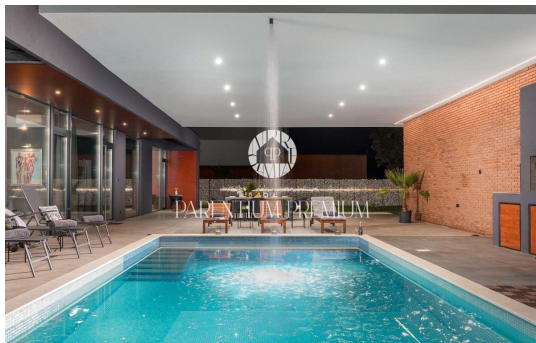

PARENTIUM PREMIUM
Real Estate

PARENTIUM REAL ESTATE

Vukovarska 19, 52440 Poreč

mail: office@parentium-realestate.com

web: www.parentium-realestate.com

info: +385 99 21 46 917 | +385 98 99 46 041

Code :	01678
Location :	Ližnjan
Building size :	403.57 m²
Lot size :	1113 m²
Distance from center :	0 m
Distance from sea :	500 m
Number of floors :	1
Number of rooms :	5
Number of bedrooms :	4
Number of bathrooms :	4
Number of toilets :	1
Seaview :	Yes
Swimming pool :	Yes
Parking :	Yes
Basement :	Yes
Air conditioning heating :	Yes
Central heating :	Yes
Year of construction :	2021
Energy efficiency :	Not specified

Price : 1.377.000 €

Welcome to a beautiful villa completed in mid-2021, whose incredible architectural elegance cannot go unnoticed. As soon as you enter, you will be greeted by an imposing interior entrance lobby with a height of 7.5 meters, creating the impression of a real stage for your stay.

The ground floor of the villa offers a spacious open space that includes a kitchen, a dining room, a living room, a bedroom with its own bathroom and an additional toilet. This ground floor is specially adapted for people with disabilities, since there are no stairs, providing them with ease of movement.

Upstairs there are three modernly decorated bedrooms, illuminated by light and airy thanks to the glass surfaces, offering a beautiful view of the sea and the islands. Air conditioners in all rooms, together with underfloor heating, ensure optimal comfort throughout the year.

Particularly attractive is the 43 m² swimming pool, elegantly located inside the interior and subtly integrated under the upper floor. Enjoy the luxury of a heated pool, providing you with extra comfort even on colder days.

Large covered terraces provide guests with plenty of shade, creating the perfect environment for relaxing and enjoying the outdoors. The plot is fenced on all sides, providing complete privacy, peace and security during your stay. Welcome to an oasis where comfort meets elegance.