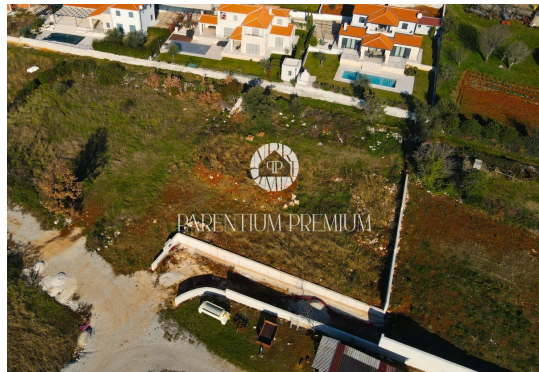

PARENTIUM PREMIUM
Real Estate

PARENTIUM REAL ESTATE

Vukovarska 19, 52440 Poreč

mail: office@parentium-realestate.com

web: www.parentium-realestate.com

info: +385 99 21 46 917 | +385 98 99 46 041

Code :	01565
Location :	Poreč
Building size :	0 m ²
Lot size :	1085 m ²
Distance from center :	0 m
Distance from sea :	8500 m
Seaview :	Yes

Price : 260.000 €

For sale is an exceptional building plot of 1085 m², located only 11 kilometers from Poreč and 8.5 kilometers from the first beaches. What makes this land special is the incredible view it offers - a beautiful panoramic view of the sea and the surrounding nature. Moreover, this rare opportunity allows you to enjoy this view already from the ground floor.

All the necessary infrastructures are present - Electricity is available on the plot, the access road has been resolved, and the water supply process is underway.

This property represents an incredible opportunity for investors looking for the perfect place to build with sea views. All the key elements are already in place, making this plot an ideal choice for those who appreciate the combination of a quiet location, natural beauty and the necessary infrastructure. Don't miss this opportunity.