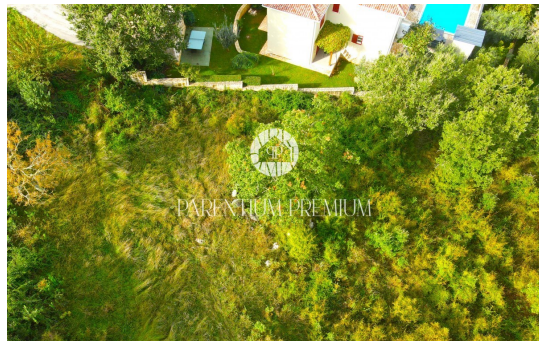

PARENTIUM PREMIUM
Real Estate

PARENTIUM REAL ESTATE

Vukovarska 19, 52440 Poreč

mail: office@parentium-realestate.com

web: www.parentium-realestate.com

info: +385 99 21 46 917 | +385 98 99 46 041

Code :	01527
Location :	Poreč
Building size :	0 m2
Lot size :	702 m2
Distance from center :	0 m
Distance from sea :	9000 m
Seaview :	Yes

Price : 84.240 €

We are selling an attractive building plot located in a quiet area near Poreč with a beautiful view of the sea. The plot has a total of 702 square meters and a slight slope, which provides ideal conditions for building a house with a sea view. The access road to the plot has already been resolved, and infrastructure such as water and electricity is located right next to the land, facilitating the construction process. Ownership of the lot is clear, 1/1, meaning there are no encumbrances or restrictions. This property offers an outstanding opportunity to build your own home in an idyllic setting with beautiful sea views.